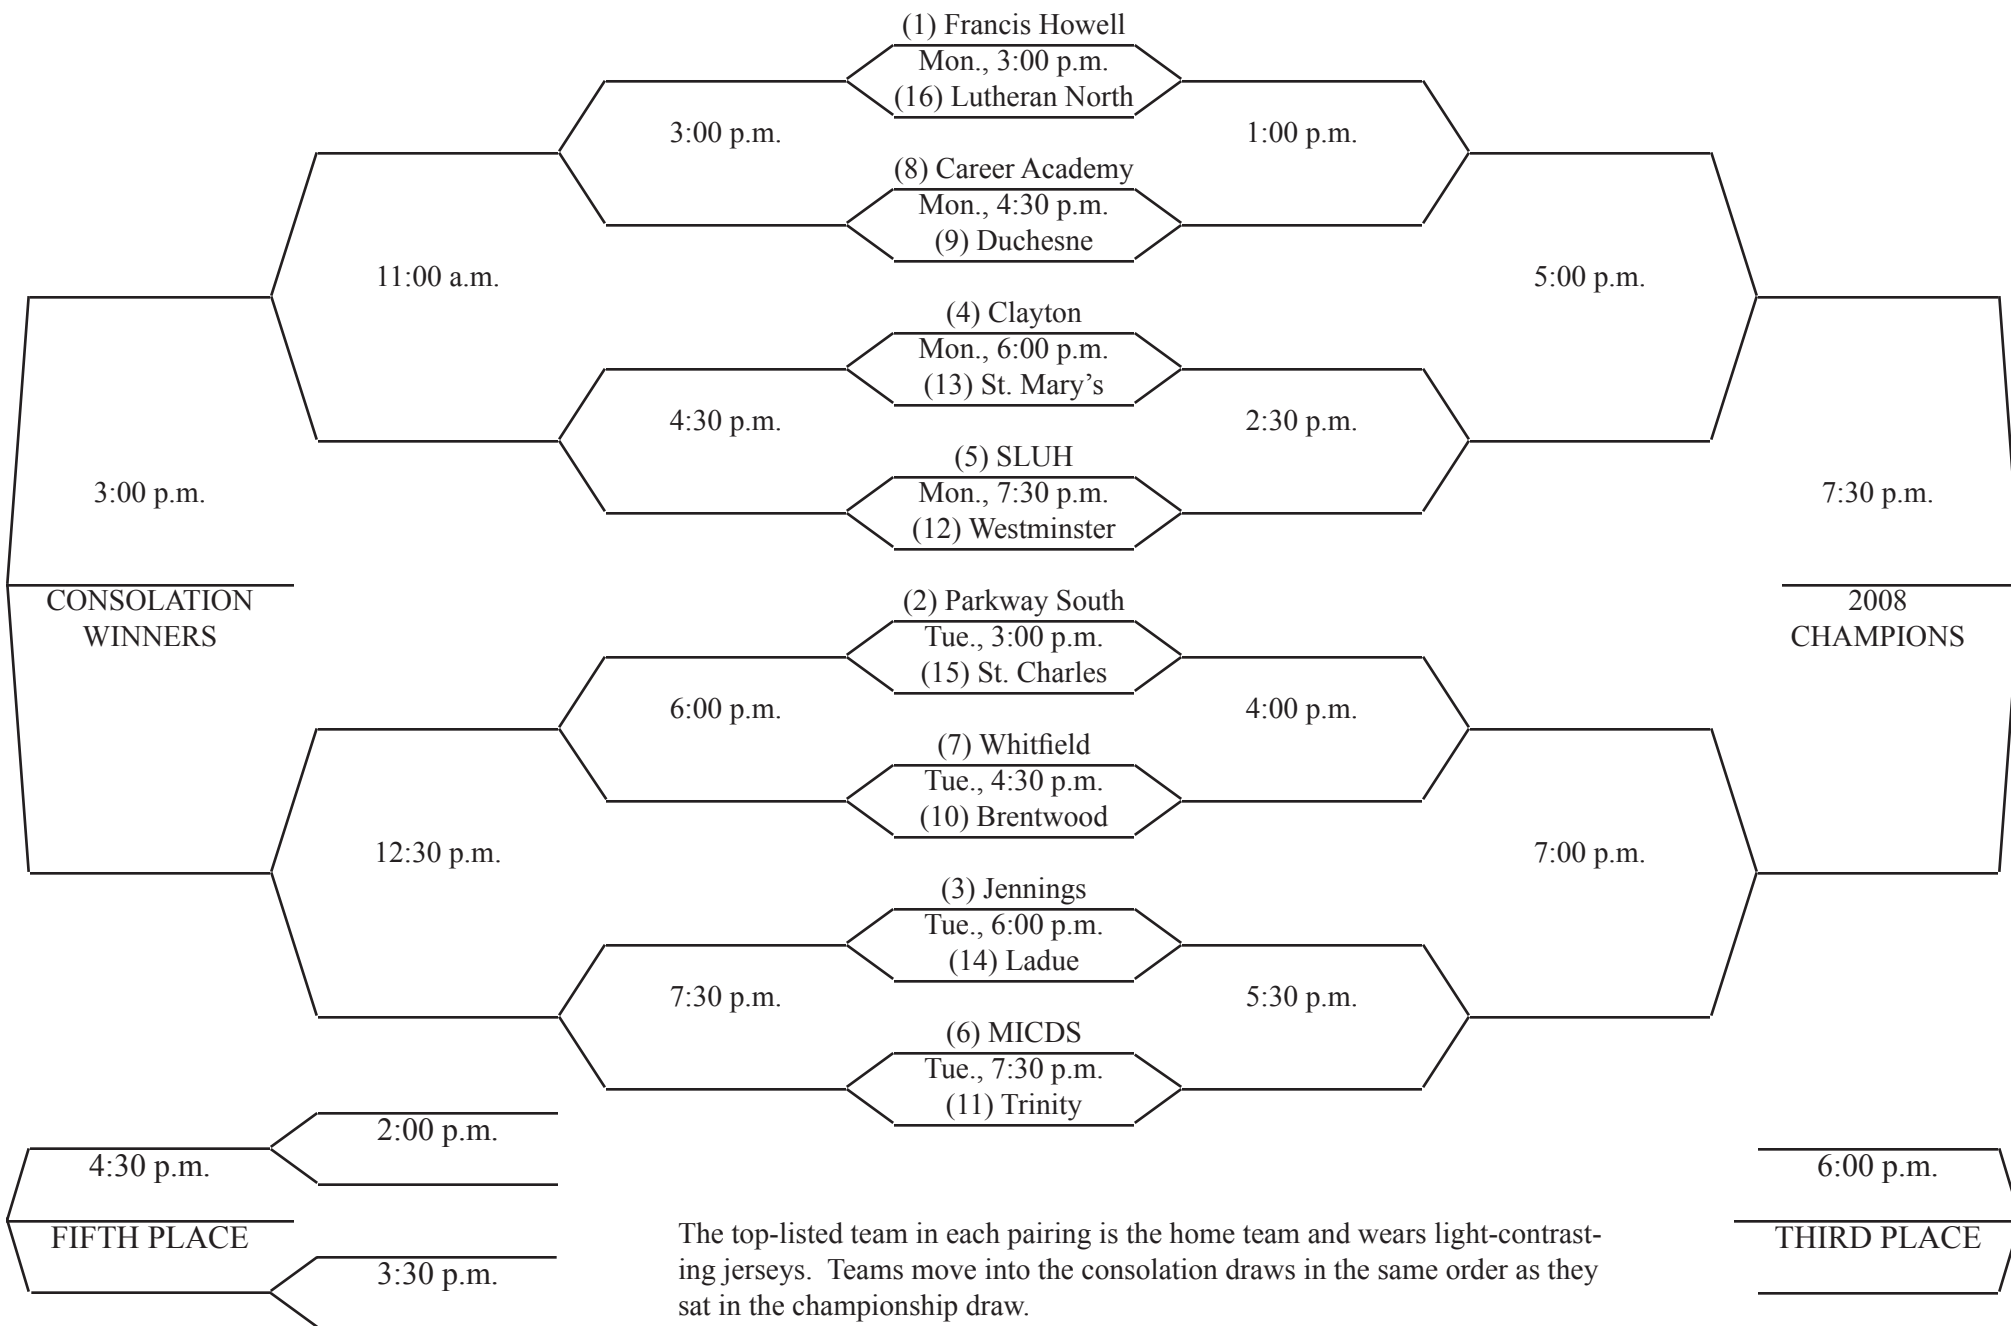

2008 Mary Institute and Saint Louis Country Day School Holiday Invitational Tournament

Tuesday
December 30

Monday
December 29

Friday
December 26

Monday/Tuesday
December 22/23

Saturday
December 27

Monday
December 29

Tuesday
December 30

The top-listed team in each pairing is the home team and wears light-contrast-ing jerseys. Teams move into the consolation draws in the same order as they sat in the championship draw.