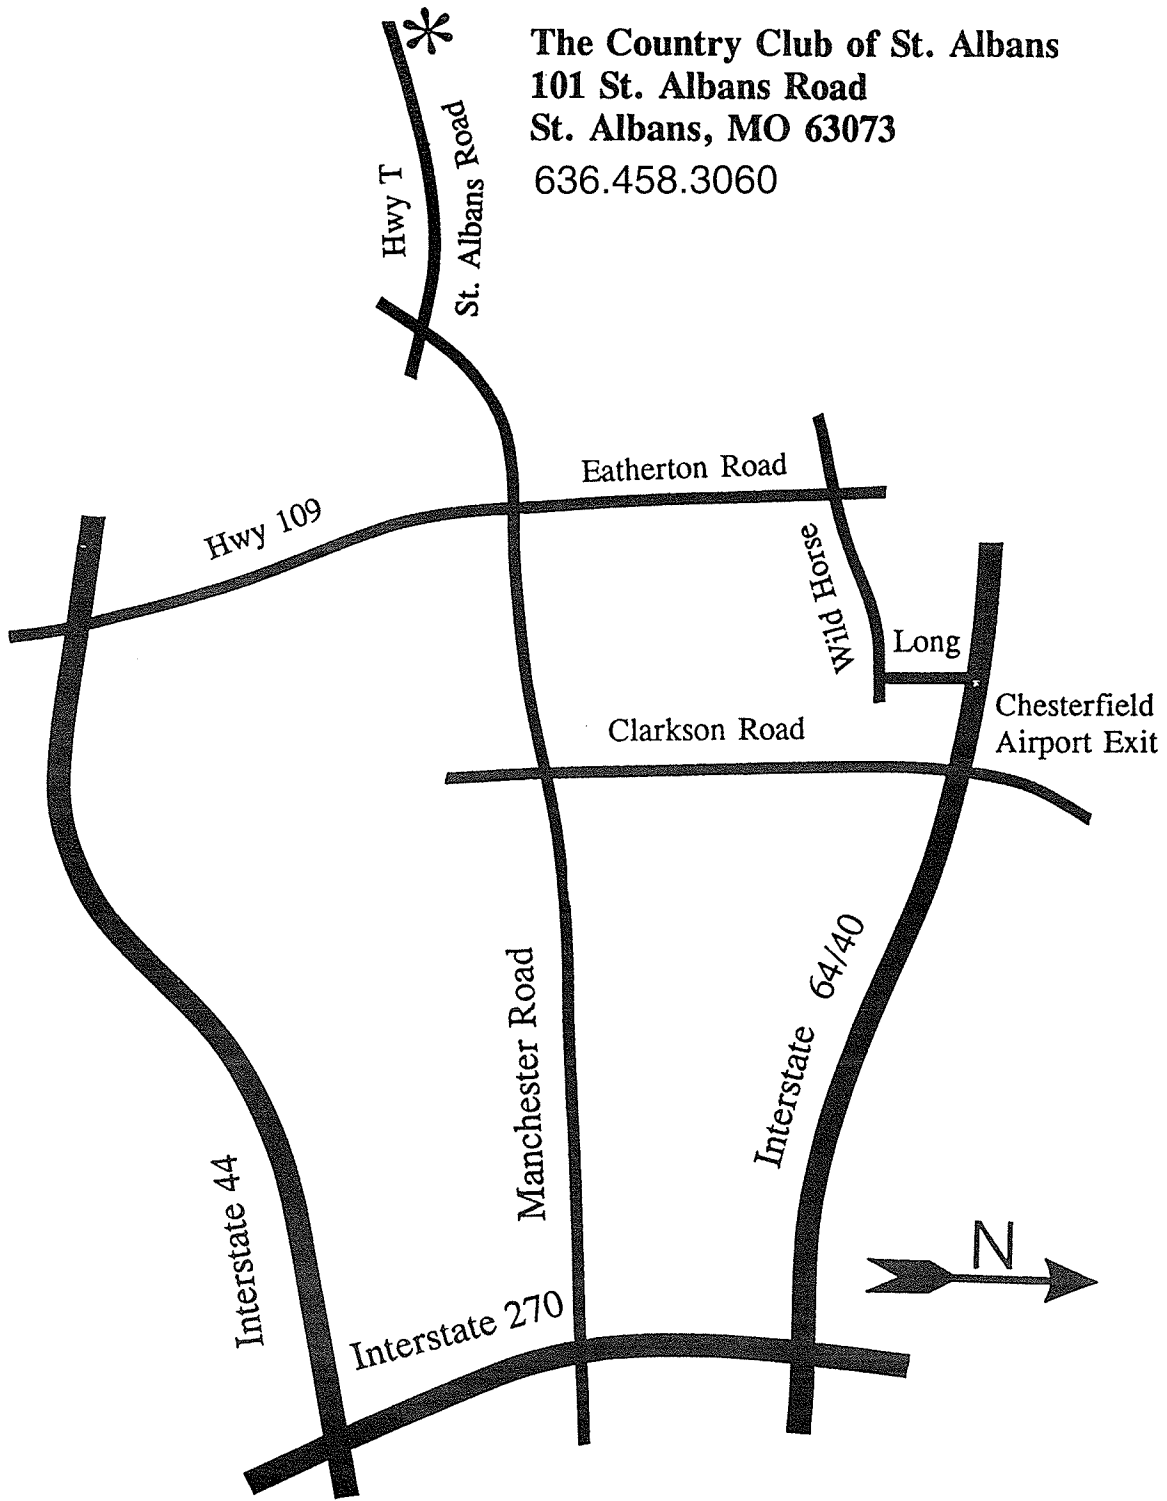

The Country Club of St. Albans
101 St. Albans Road
St. Albans, MO 63073
636.458.3060

Hwy T
St. Albans Road

Hwy 109

Eatherton Road

W. Pl. H. Horse

Long

Clarkson Road

Chesterfield
Airport Exit

Interstate 44

Manchester Road

Interstate 64/40

Interstate 270